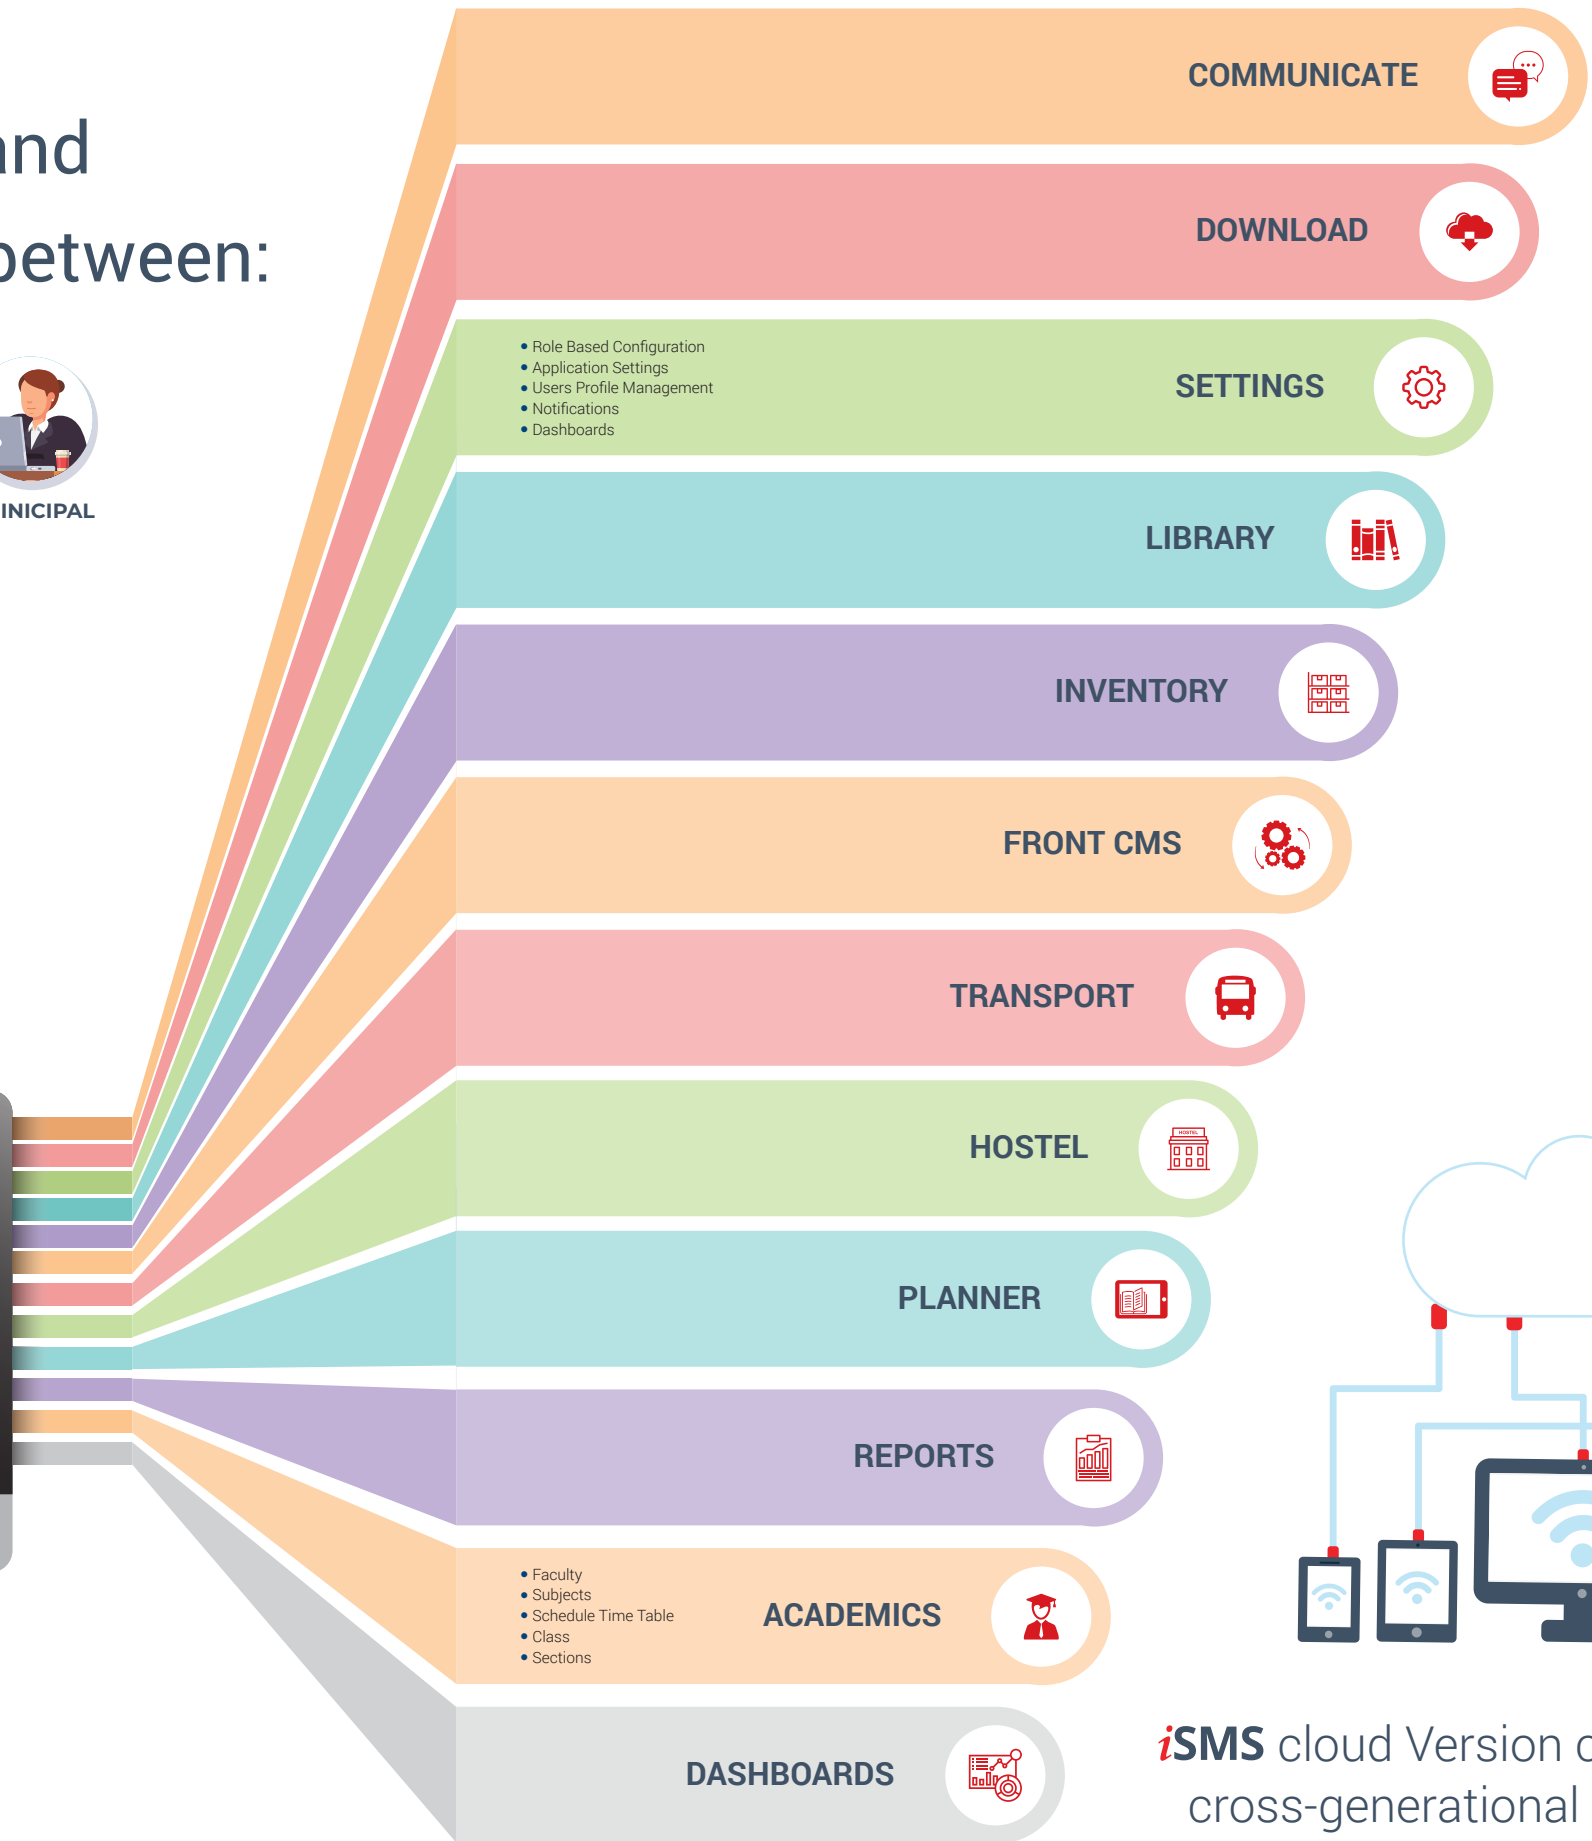

www.ismspk.com

iSMS provides effective and efficient communication link between:

iSMS cloud Version covers multiple cross-generational threat defence techniques for protecting physical, virtual, and cloud workloads.